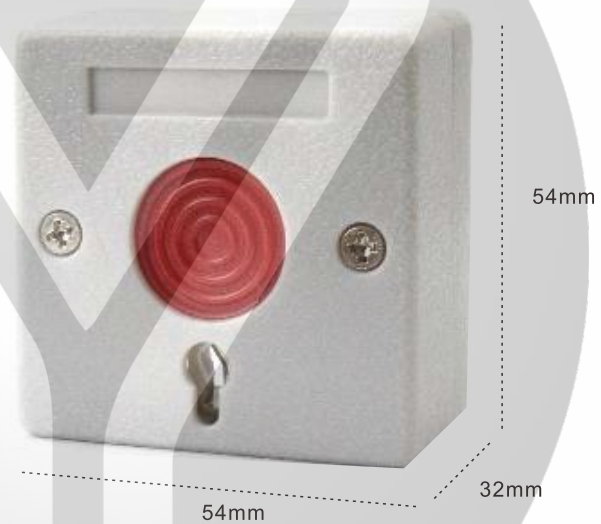

YLI ELECTRONIC

Emergency Button with Reset Key

Model: BT-26

Specification

- Dimensions: 54Lx54Wx32H(mm)
- Voltage: 12VDC/24VDC
- Electric current: 0.3A
- Output mode: Normally open/normally closed
- Shell material: ABS
- Color: White
- Weight: 0.035kg

Wiring Diagram